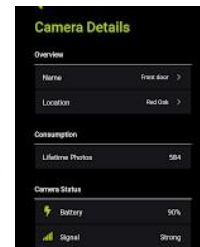

FEATURES

- On-board Wi-Fi allows simple initial set-up and live view option with instant image capture
- Manage multiple REVEAL cellular cameras from your mobile device
- Modify data plans using the REVEAL APP from your mobile device
- View and organize your images into folders on the go with the REVEAL APP
- Monitor SD card and Battery level and Cellular signal strength
- Share images from the REVEAL APP via text messages or email